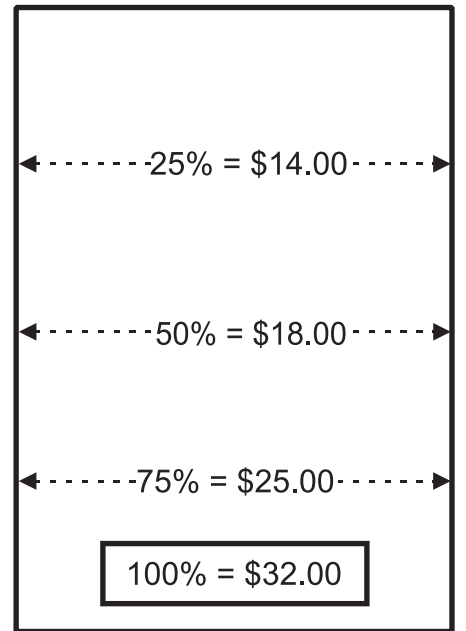

S.I. 45 **\$30.50**

1" x 3-1/4"
25mm x 82mm

S.I. 25 **\$25.00**

5/8" x 3"
16mm x 76mm

S.I. 40 **\$34.50**

1-1/2" x 3"
38mm x 76mm

S.I. 50 **\$34.50**

1-9/16" x 2-3/8"
40mm x 60mm

S261 Dater **\$32.00**

JAN 19 2015

15/16" x 1-3/4"
1mm x 45mm

TRADITIONAL HAND STAMPS

INK PAD REQUIRED

6cm (Aprox. 2.25")

Request Quote for hand stamps larger than shown, and for quantity discount

Ask about our qualifications for hand stamp production.

8.5cm (Aprox. 3.25")

PSI™ SELF-INKING DATERS

PSI M100

15/16" x 1-11/16"
24mm x 43mm

PSI M300

1-3/16" x 1-13/16"
30mm x 46mm

PSI M401.5

1-1/4" x 1-1/2"
32mm x 38mm