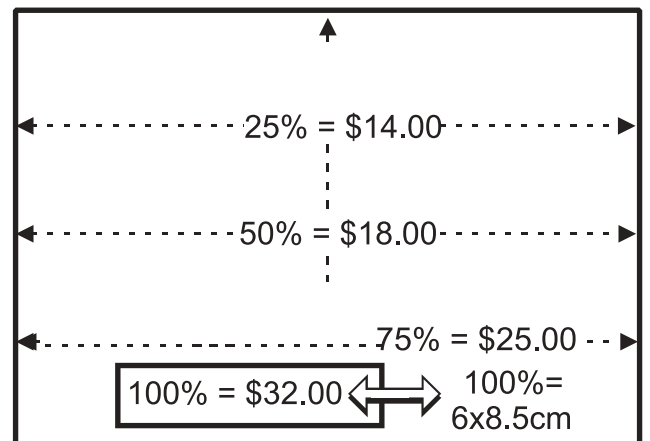

S.I. 45 **\$30.50**

1" x 3-1/4"
25mm x 82mm

S.I. 25 **\$25.00**

5/8" x 3"
16mm x 76mm

S.I. 40 **\$34.50**

1-1/2" x 3"
38mm x 76mm

S.I. 50 **\$34.50**

1-9/16" x 2-3/8"
40mm x 60mm

S261 Dater **\$32.00**

JAN 19 2015

15/16" x 1-3/4"
1mm x 45mm

TRADITIONAL HAND STAMPS

INK PAD REQUIRED

6cm (Aprox. 2.25")

Request Quote for hand stamps larger than shown, and for quantity discount

Ask about our qualifications for hand stamp production.

8.5cm (Aprox. 3.25")

PSI™ SELF-INKING DATERS

PSI M100

15/16" x 1-11/16"
24mm x 43mm

PSI M300

1-3/16" x 1-13/16"
30mm x 46mm

PSI M401.5

1-1/4" x 1-1/2"
32mm x 38mm